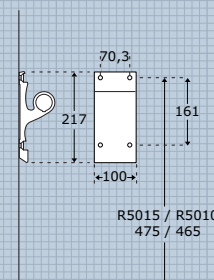

Materials: Aluminium, hardened plastic, plastics

Maximum weight: 135 kg

Instructions for mounting products onto different wall types can be downloaded from www.pressalitcare.com

Distributed in Australia by Caredesign phone 1300 798 744