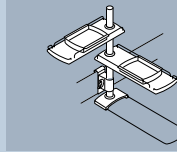

Modular shelves:
See page 38.