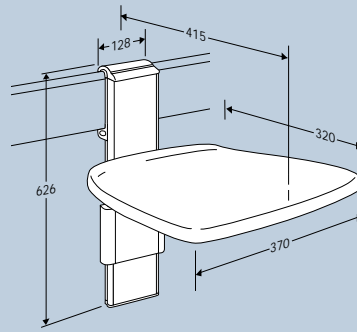

Maximum weight: 135 kg

Instructions for mounting products onto different wall types can be downloaded from www.pressalitcare.com

Distributed in Australia by Caredesign phone 1300 798 744

For mounting on horizontal wall track

Seat 320 mm, 450 mm adj. height **R5565xxx**

When it is mounted on a horizontal track at the recommended height (823 mm), the folding seat's height can be adjusted from 430 to 880 mm – measured from the floor to the top edge of the seat.

R5560: Projection when folded: 150 mm

R5565: Projection when folded: 150 mm

R5565035

For mounting on vertical wall track

Seat 320 mm, 250 mm adj. height **R5145xxx**

Seat 320 mm, adj. height without vertical track **R9505xxx**

When it is mounted at the recommended height (535 mm), the folding seat's height can be adjusted from 370 to 620 mm – measured from the floor to the top edge of the seat.

R5140: Projection when folded: 115 mm