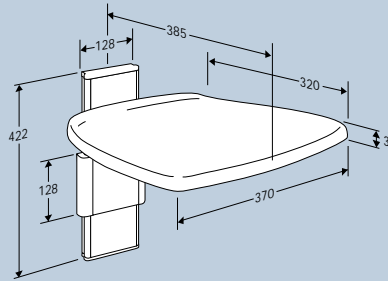

Seat 320 mm, 450 mm adj. height **R5565xxx**

When it is mounted on a horizontal track at the recommended height (823 mm), the folding seat's height can be adjusted from 430 to 880 mm – measured from the floor to the top edge of the seat.

R5560: Projection when folded: 150 mm

R5565: Projection when folded: 150 mm

R5565035

For mounting on vertical wall track

Seat 320 mm, 250 mm adj. height **R5145xxx**

Seat 320 mm, adj. height without vertical track **R9505xxx**

When it is mounted at the recommended height (535 mm), the folding seat's height can be adjusted from 370 to 620 mm – measured from the floor to the top edge of the seat.

R5140: Projection when folded: 115 mm