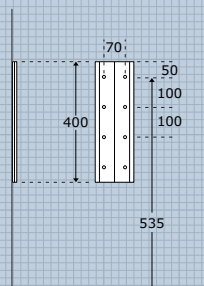

Mounting: Vertical track

Mounting kit for the wall needs to be ordered separately. See page 11.

Mounting: Fixed height

Mounting kit for solid walls is included.