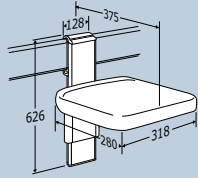

Maximum weight: 135 kg

Instructions for mounting products onto different wall types can be downloaded from www.pressalitcare.com

Distributed in Australia by Caredesign phone 1300 798 744

For mounting on horizontal wall track

Seat 320 mm, 450 mm adj. height **R5565xxx**

When it is mounted on a horizontal track at the recommended height (823 mm), the folding seat's height can be adjusted from 430 to 880 mm – measured from the floor to the top edge of the seat.

R5560: Projection when folded: 150 mm

R5565: Projection when folded: 150 mm

R5565035

For mounting on vertical wall track

Seat 320 mm, 250 mm adj. height **R5145xxx**

Seat 320 mm, adj. height without vertical track **R9505xxx**

When it is mounted at the recommended height (535 mm), the folding seat's height can be adjusted from 370 to 620 mm – measured from the floor to the top edge of the seat.

R5140: Projection when folded: 115 mm