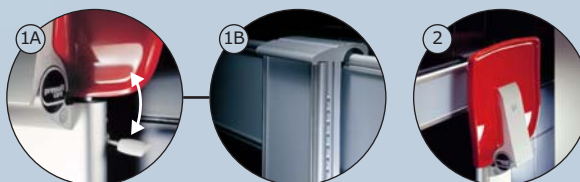

Folding seat: Depth 320 mm
Occupies minimal space.

The height can be adjusted up to 450 mm.

Operation

- ① **Lever lock:** The lever lock behind the seat is lifted at the same time as the seat until there is an audible click. The height of the seat can now be set. When the lever is released, the lock will automatically engage in the grooved track.
- ② **Folding:** When folded up, the seat takes up a minimum of space. This gives more space – for the benefit of both the user and carer.

Mounting: Vertical track

Mounting kit for the wall needs to be ordered separately. See page 11.

Mounting: Fixed height

Mounting kit for solid walls is included.

Materials: Aluminium, hardened plastic, plastics