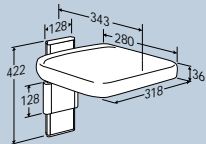

Seat 320 mm, 450 mm adj. height **R5565xxx**

When it is mounted on a horizontal track at the recommended height (823 mm), the folding seat's height can be adjusted from 430 to 880 mm – measured from the floor to the top edge of the seat.

R5560: Projection when folded: 150 mm

R5565: Projection when folded: 150 mm

R5565035

For mounting on vertical wall track

Seat 320 mm, 250 mm adj. height **R5145xxx**

Seat 320 mm, adj. height without vertical track **R9505xxx**

When it is mounted at the recommended height (535 mm), the folding seat's height can be adjusted from 370 to 620 mm – measured from the floor to the top edge of the seat.

R5140: Projection when folded: 115 mm