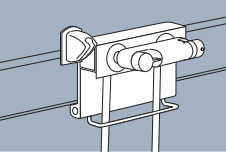

RT611

RT471

RT470

RT903

Shower mixer bracket with shower mixer:
RT756: Shower mixer bracket
RT640: Shower mixer
RT641: Shower mixer
See pages 50-51.

Shower rail with shower head holder:
See page 51.

RT104: Shower rail
RT600: Shower head holder