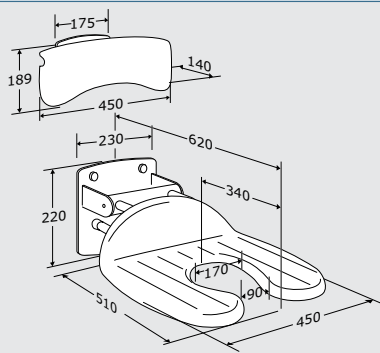

Folding shower seat and backrest

Backrest for folding shower seat R1651000 ●

Folding shower seat R1600000 ●

Folding shower seat with aperture R1601000 ●

R1651000 ●

R1600000 ●

The shower seat is available in two models. With run-off grooves or aperture for easy intimate hygiene.

Depth when folded : 180 mm

Mounting: When it is mounted at the recommended height (525 mm), the folding shower seat's height is 440 mm – measured from the floor to the top edge of the seat.

Fixing bolts for solid walls are included.

□ 000 White

■ Grey, folding shower seat and backrest