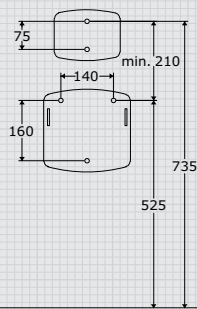

Folding shower seat and backrest

Backrest for folding shower seat R1651000 ●

Folding shower seat R1600000 ●

Folding shower seat with aperture R1601000 ●

R1651000 ●

R1600000 ●

The shower seat is available in two models. With run-off grooves or aperture for easy intimate hygiene.

Depth when folded : 180 mm

Mounting: When it is mounted at the recommended height (525 mm), the folding shower seat's height is 440 mm – measured from the floor to the top edge of the seat.

Fixing bolts for solid walls are included.