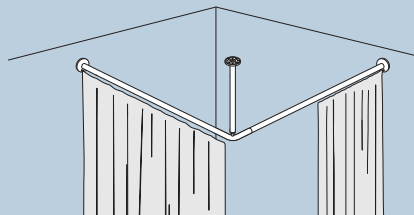

The range includes a curtain and shower rails and floor-to-ceiling poles alongside a myriad of components for customised rail design.

The rails project a clear 50 mm from the wall.

The diameter of the rail is 33 mm, broad enough to push against, small enough to grip.

Mounting

- 1 After the wall rosette has been mounted, the cover is pushed tightly against the wall to hide the screws.

Mounting on the wall

Fixing bolts for solid walls are included.

Materials: Powder-lacquered aluminium, plastics

Handrail	
Handrail, 300 mm	RT100xxx
Handrail, 450 mm	RT101xxx
Handrail, 600 mm	RT102xxx
Handrail, 800 mm	RT103xxx
Handrail, 1000 mm	RT104xxx

Handrail corner	
Right/left reversible A 762 x B 475 mm	RT124xxx
Right/left reversible A 762 x B 762 mm	RT126xxx
Right/left reversible A 762 x B 1200 mm	RT128xxx
Right/left A 762 x B 762 x C 1090 mm	RT136xxx
Right/left A 762 x B 1200 x C 1090 mm	RT138xxx

Shower curtain rail	
Shower curtain rail 1200 x 1200 mm	RT212xxx

Incl. 2 x 12 curtain rings.

Shower curtain rails	
Shower curtain rails 1500 x 1500 mm, opening version	RT225

Can be used in rooms with ceiling hoist. The 2 shower curtain rails can be opened and turned 90° to both sides making it possible for a ceiling hoist to pass. The shower curtain rails can also be used as a room divider.