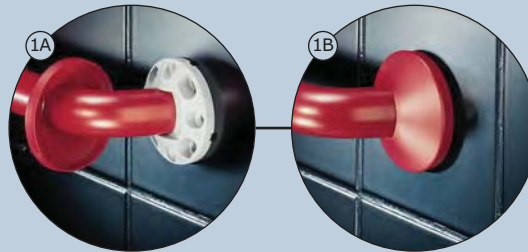

Handrail and shower curtain rail

The handrail from Pressalit Care is a strong, high-quality, durable and stylish system for providing stable support in the bathroom. Furthermore, the hand rail can be used to hang towels on, for shower curtain rail, etc.

The range includes a curtain and shower rails and floor-to-ceiling poles alongside a myriad of components for customised rail design.

The rails project a clear 50 mm from the wall.

The diameter of the rail is 33 mm, broad enough to push against, small enough to grip.

Mounting

- 1 After the wall rosette has been mounted, the cover is pushed tightly against the wall to hide the screws.

Mounting on the wall

Fixing bolts for solid walls are included.

Materials: Powder-lacquered aluminium, plastics