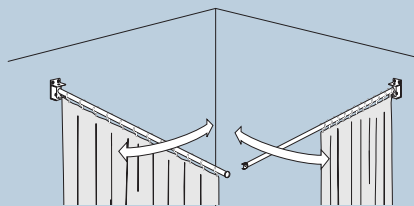

Shower curtain rails	
Shower curtain rails 1500 x 1500 mm, opening version	RT225

Can be used in rooms with ceiling hoist. The 2 shower curtain rails can be opened and turned 90° to both sides making it possible for a ceiling hoist to pass. The shower curtain rails can also be used as a room divider.

Incl. 2 x 12 curtain rings.