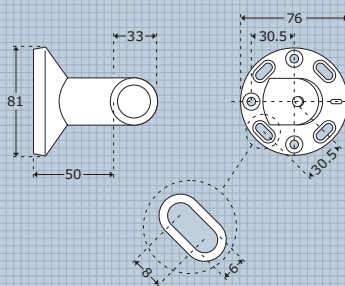

The range includes a curtain and shower rails and floor-to-ceiling poles alongside a myriad of components for customised rail design.

The rails project a clear 50 mm from the wall.

The diameter of the rail is 33 mm, broad enough to push against, small enough to grip.

Mounting

- 1 After the wall rosette has been mounted, the cover is pushed tightly against the wall to hide the screws.

Mounting on the wall

Fixing bolts for solid walls are included.

Materials: Powder-lacquered aluminium, plastics

Maximum weight: With span up to 1000 mm: 210 kg
With span up to 1300 mm: 150 kg

Instructions for mounting products onto different wall types can be downloaded from www.pressalitcare.com

Distributed in Australia by Caredesign phone 1300 798 744

Shower curtain rail	
Shower curtain rail 1200 x 1200 mm	RT212xxx

Incl. 2 x 12 curtain rings.

Shower curtain rails	
Shower curtain rails 1500 x 1500 mm, opening version	RT225

Can be used in rooms with ceiling hoist. The 2 shower curtain rails can be opened and turned 90° to both sides making it possible for a ceiling hoist to pass. The shower curtain rails can also be used as a room divider.