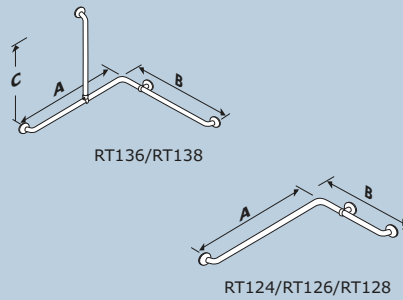

The range includes a curtain and shower rails and floor-to-ceiling poles alongside a myriad of components for customised rail design.

The rails project a clear 50 mm from the wall.

The diameter of the rail is 33 mm, broad enough to push against, small enough to grip.

Mounting

- 1 After the wall rosette has been mounted, the cover is pushed tightly against the wall to hide the screws.

Mounting on the wall

Fixing bolts for solid walls are included.

Materials: Powder-lacquered aluminium, plastics

Maximum weight: With span up to 1000 mm: 210 kg
With span up to 1300 mm: 150 kg

Instructions for mounting products onto different wall types can be downloaded from www.pressalitcare.com

Distributed in Australia by Caredesign phone 1300 798 744

Handrail	
Handrail, 300 mm	RT100xxx
Handrail, 450 mm	RT101xxx
Handrail, 600 mm	RT102xxx
Handrail, 800 mm	RT103xxx
Handrail, 1000 mm	RT104xxx

Handrail corner	
Right/left reversible A 762 x B 475 mm	RT124xxx
Right/left reversible A 762 x B 762 mm	RT126xxx
Right/left reversible A 762 x B 1200 mm	RT128xxx
Right/left A 762 x B 762 x C 1090 mm	RT136xxx
Right/left A 762 x B 1200 x C 1090 mm	RT138xxx