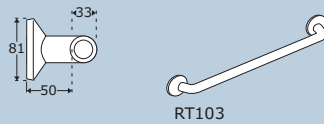

Handrail	
Handrail, 300 mm	RT100xxx
Handrail, 450 mm	RT101xxx
Handrail, 600 mm	RT102xxx
Handrail, 800 mm	RT103xxx
Handrail, 1000 mm	RT104xxx